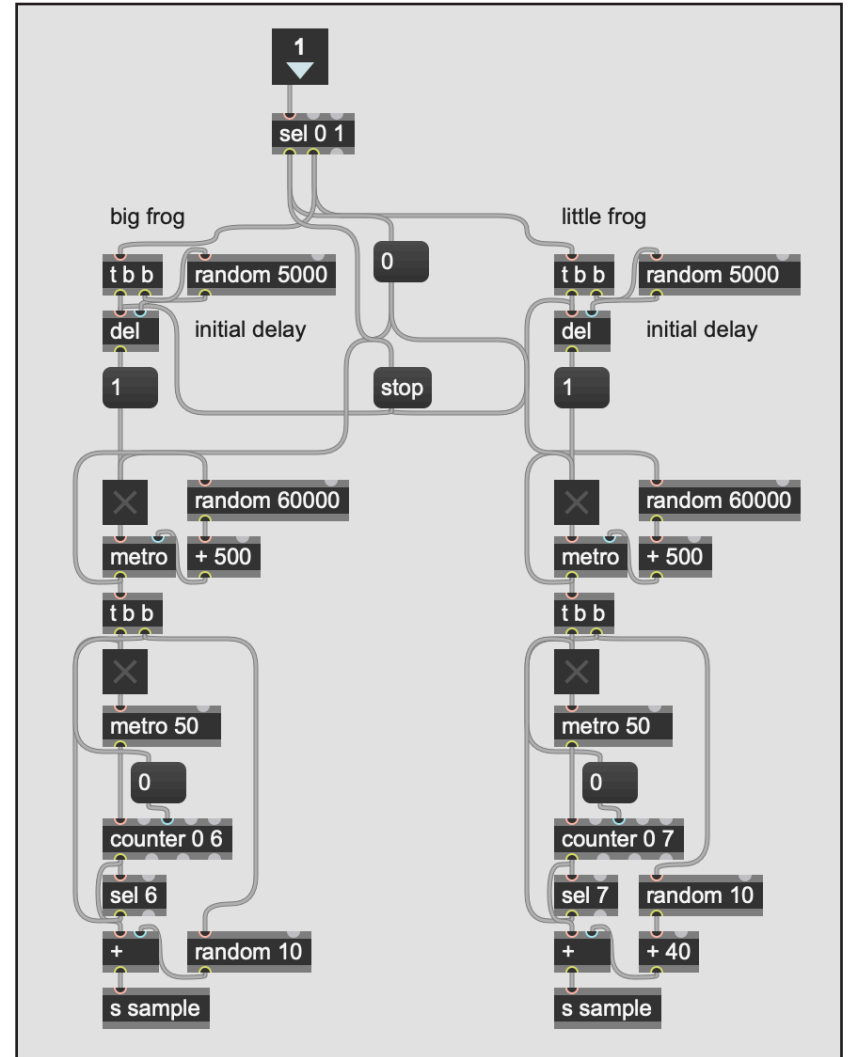

custom woodblock (various resonant hardwoods)

Layout 1: Centrifugal

Layout 2: Directional

Eagle Sub-Patch

Frogs Sub-Patch

Pitch Loops Sub-Patch

Rain Sub-Patch