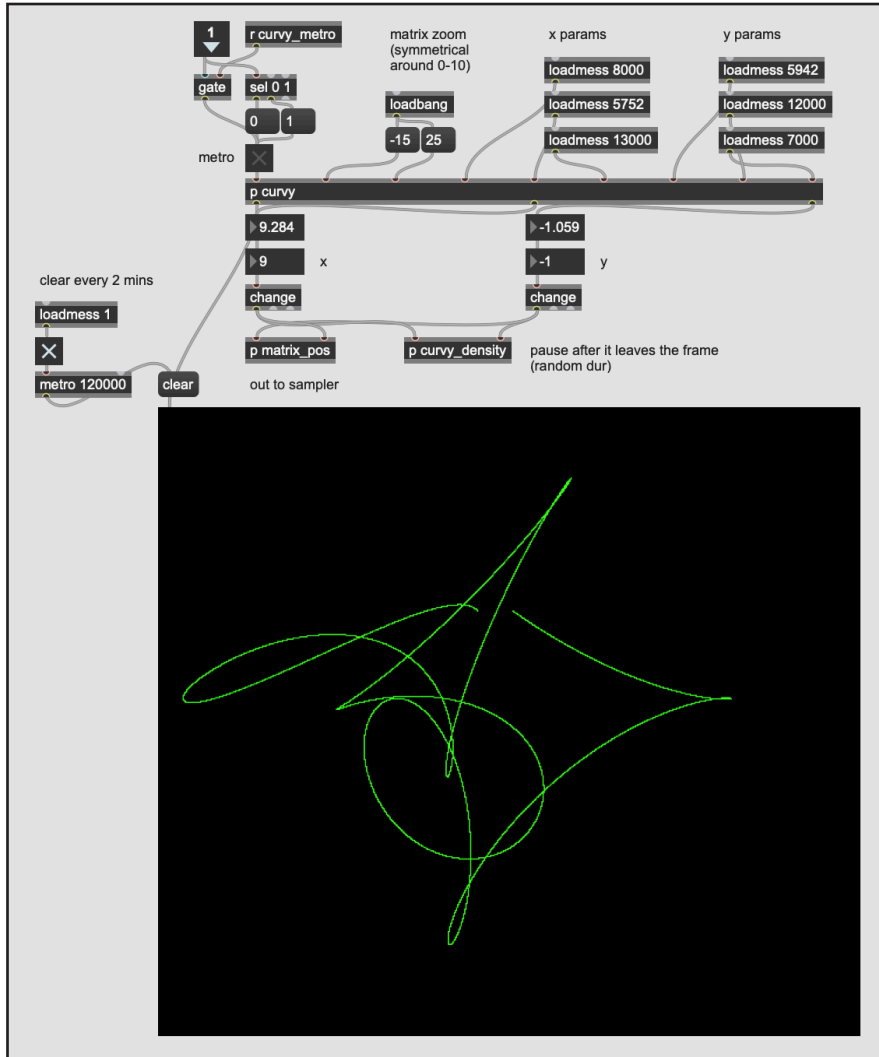

custom woodblock (various resonant hardwoods)

Layout 1: Centrifugal

Layout 2: Directional

Eagle Sub-Patch

Frogs Sub-Patch

Pitch Loops Sub-Patch

Rain Sub-Patch