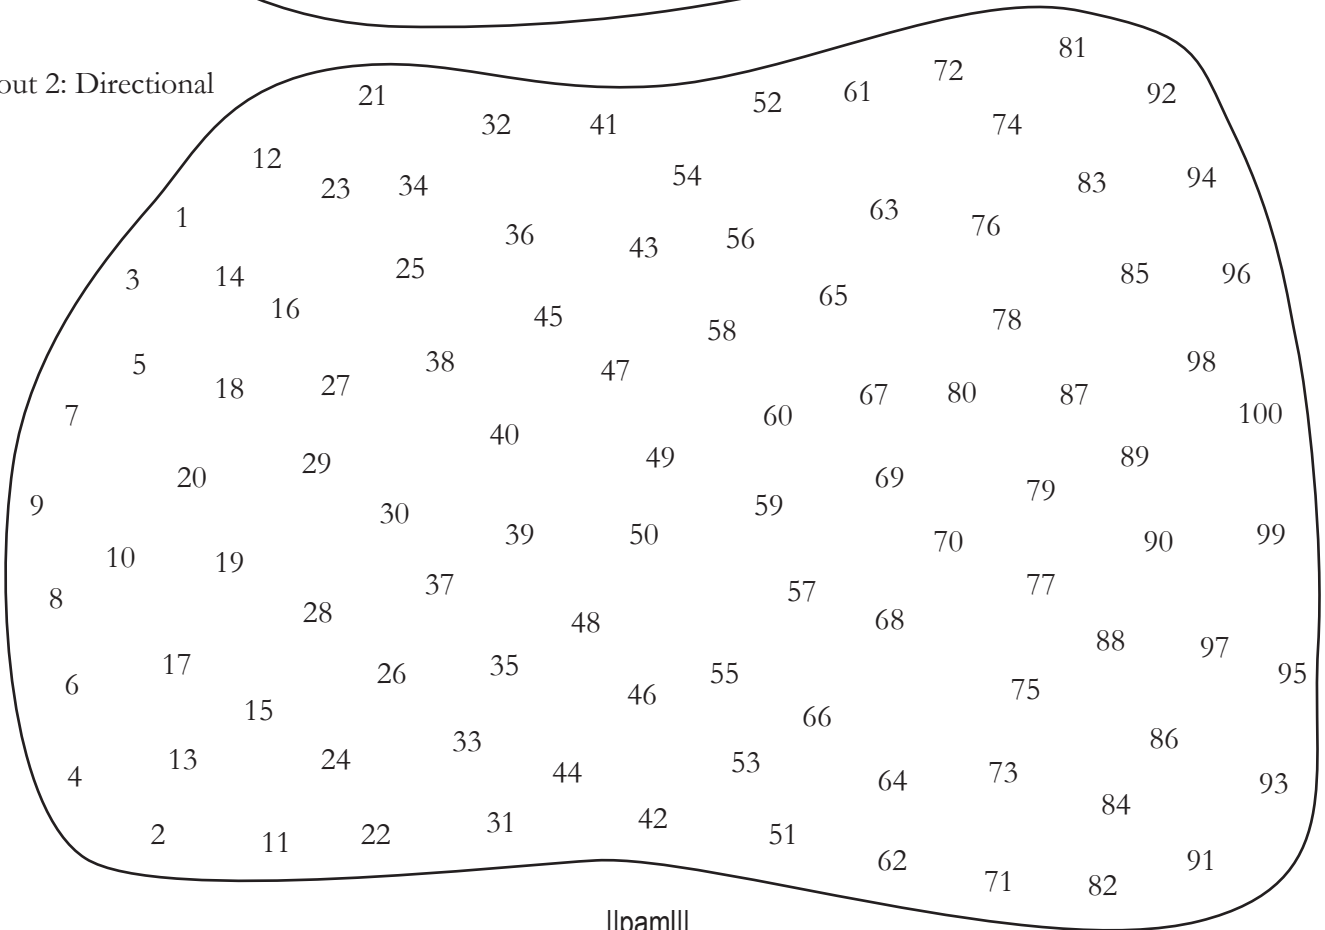

custom woodblock (various resonant hardwoods)

Layout 1: Centrifugal

Layout 2: Directional

Eagle Sub-Patch

Frogs Sub-Patch

Pitch Loops Sub-Patch

Rain Sub-Patch