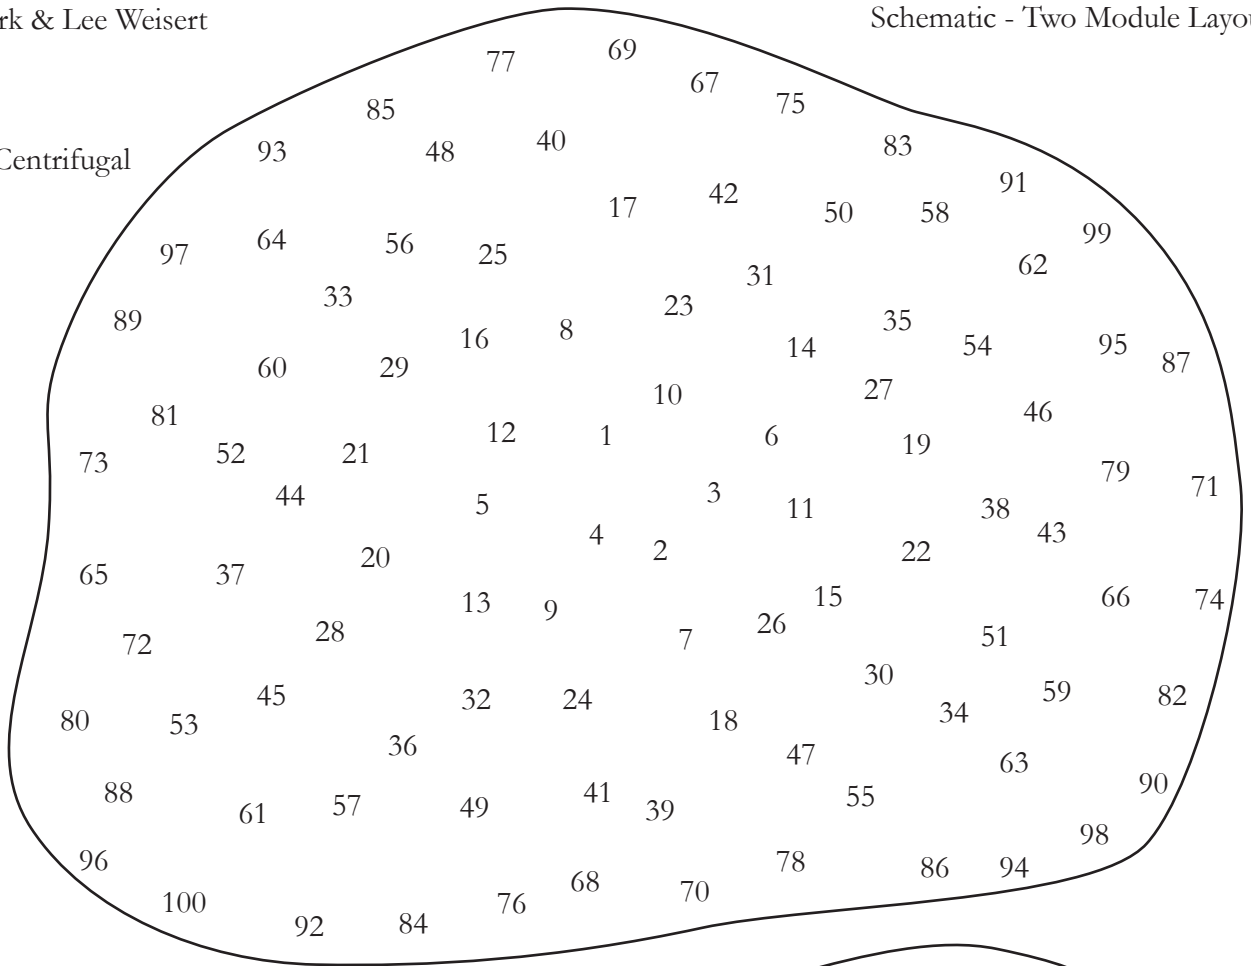

custom woodblock (various resonant hardwoods)

Layout 1: Centrifugal

Layout 2: Directional

Eagle Sub-Patch

Frogs Sub-Patch

Pitch Loops Sub-Patch

Rain Sub-Patch