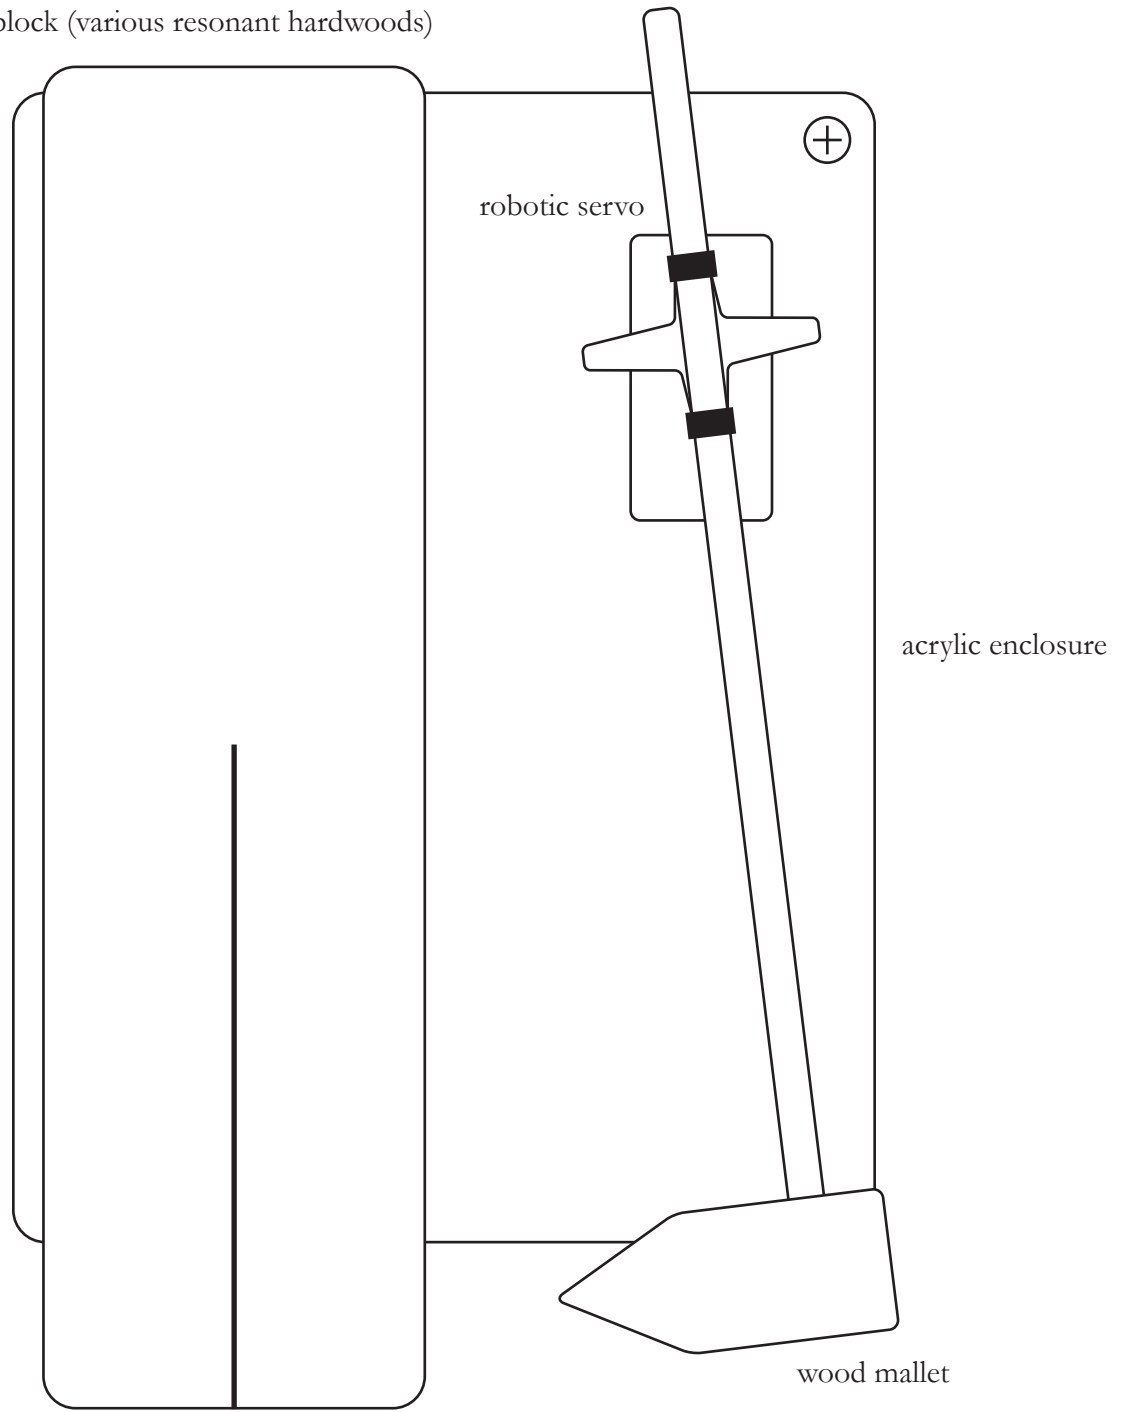

custom woodblock (various resonant hardwoods)

Layout 1: Centrifugal

Layout 2: Directional

Eagle Sub-Patch

Frogs Sub-Patch

Pitch Loops Sub-Patch

Rain Sub-Patch