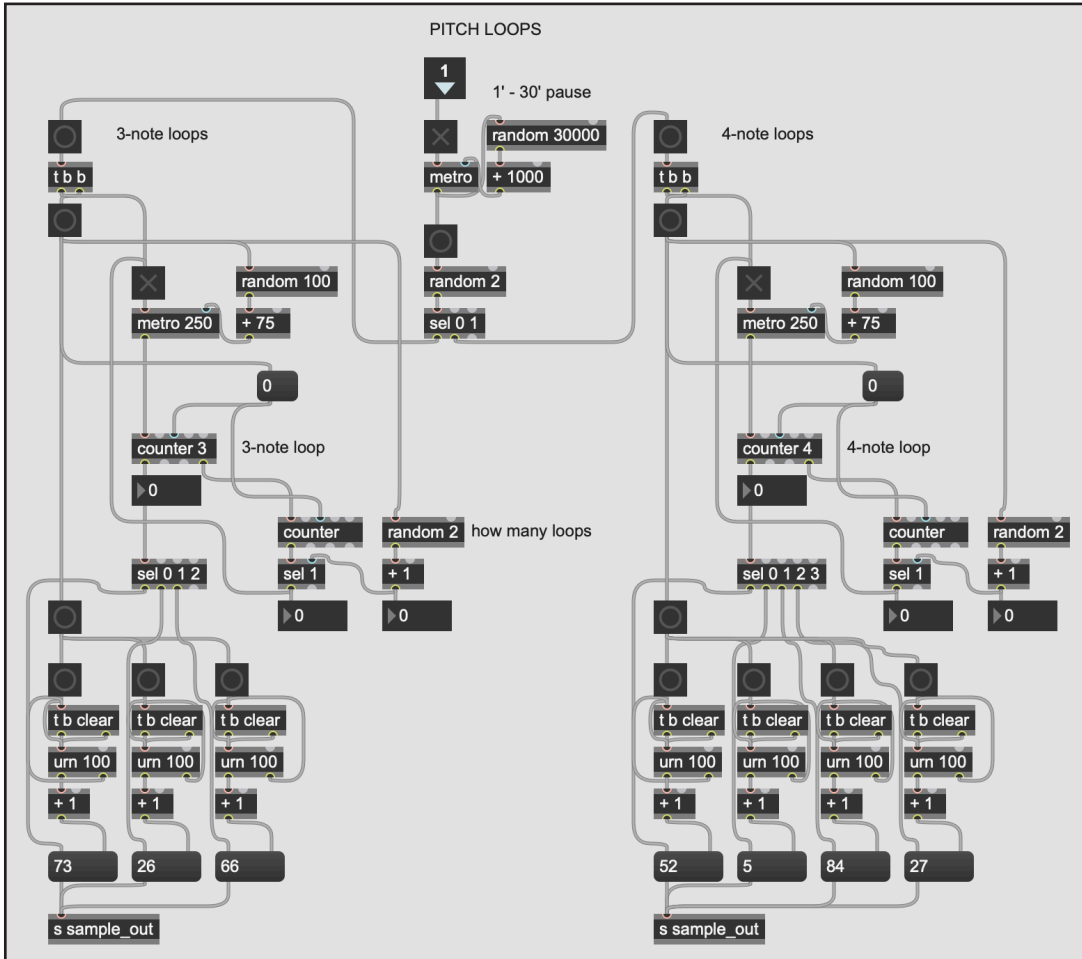

custom woodblock (various resonant hardwoods)

Layout 1: Centrifugal

Layout 2: Directional

Eagle Sub-Patch

Frogs Sub-Patch

Pitch Loops Sub-Patch

Rain Sub-Patch