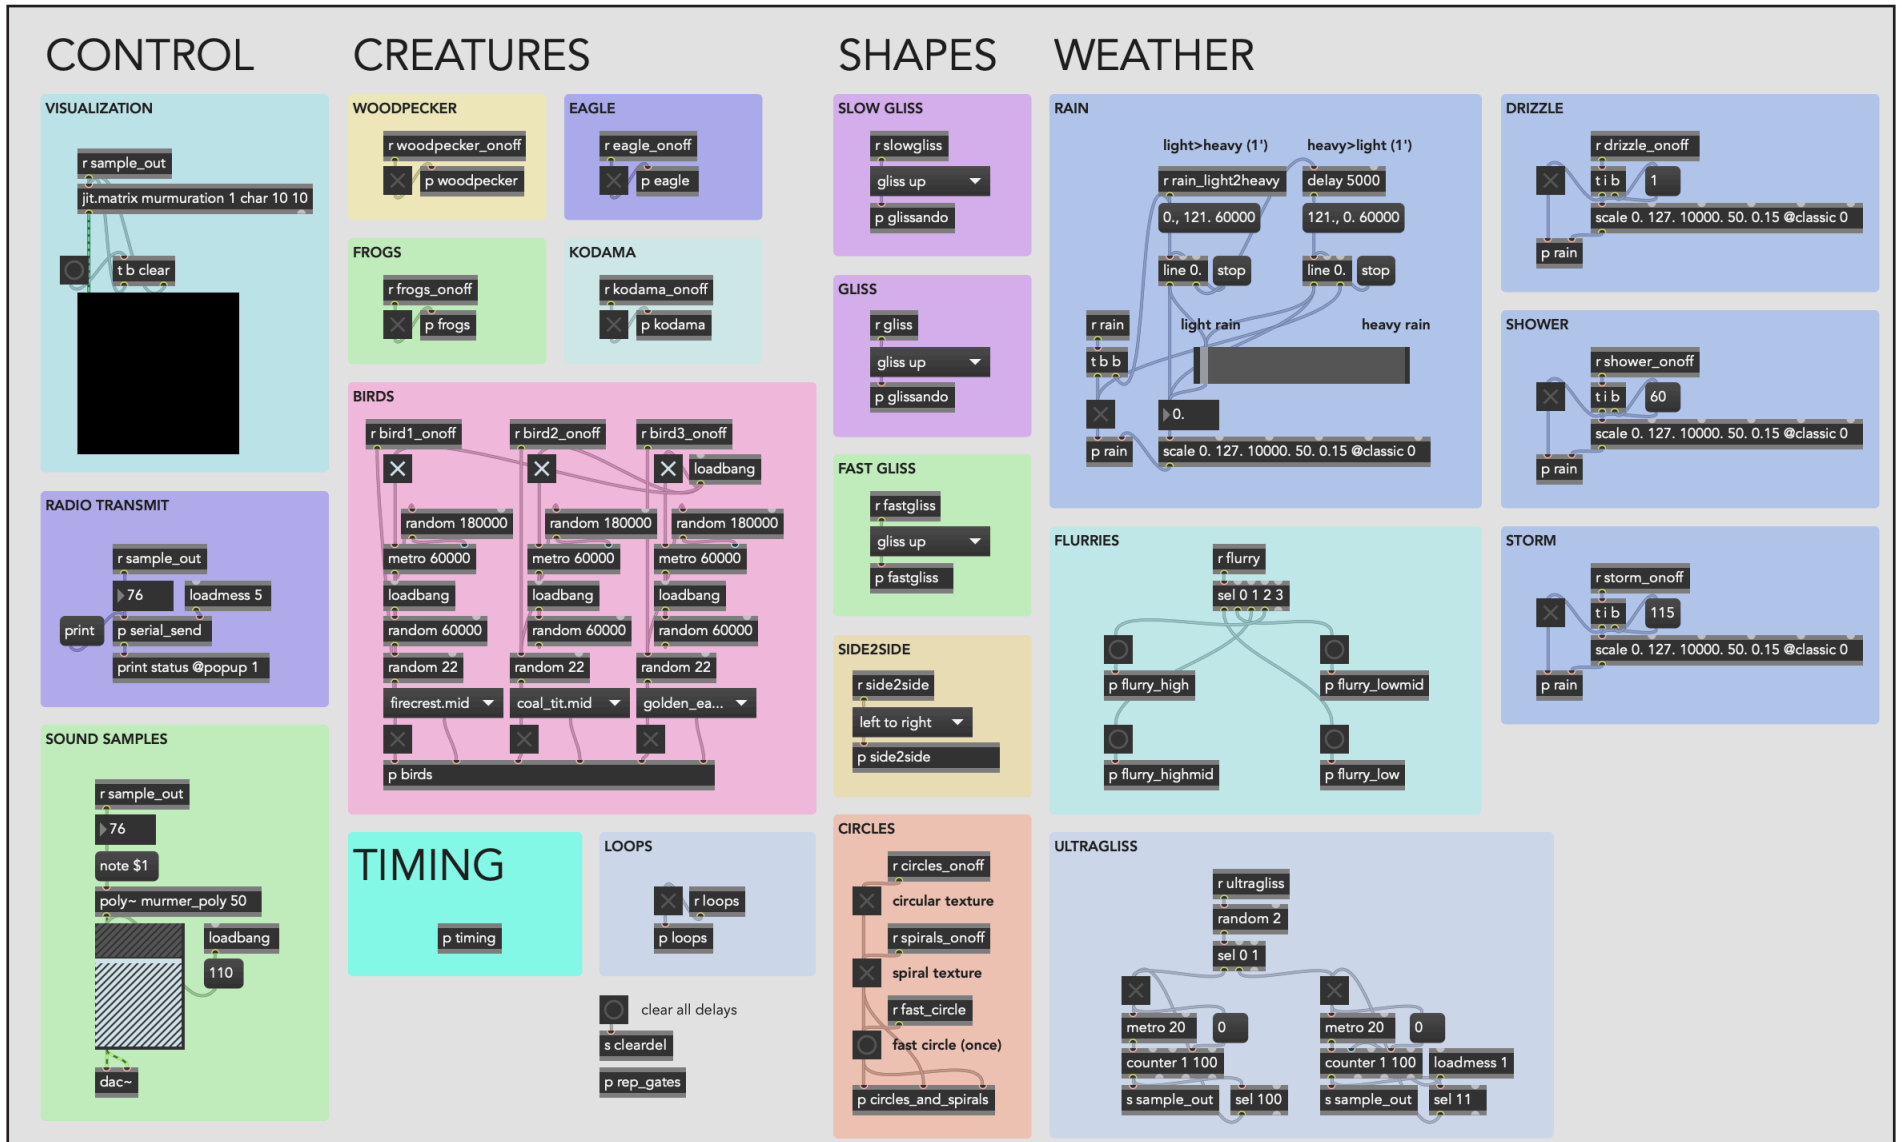

custom woodblock (various resonant hardwoods)

Layout 1: Centrifugal

Layout 2: Directional

Eagle Sub-Patch

Frogs Sub-Patch

Pitch Loops Sub-Patch

Rain Sub-Patch